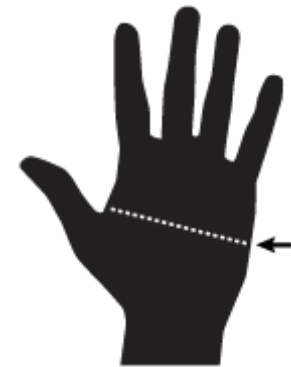

# KLIM SIZE CHART

## *How to Measure*

**HEAD:** Measure circumference of head just above top of ears, and 1 inch (2.54 cm) above eyebrows.

**SLEEVE:** With your arm fully extended, measure from the center back of neck at spine to the wrist bone.

**CHEST:** Measure under arms around the fullest part of the chest. Be sure to keep tape level across back and comfortably loose.

**WAIST:** Measure around natural waist with a loose tape.

**HIP & SEAT:** Place the measuring tape around the body at the fullest part of the lower hip, feet together.

**INSEAM:** Without shoes; measure on inside of leg from groin to the floor.

**HAND:** Measure circumference around your dominate palm at the widest point.