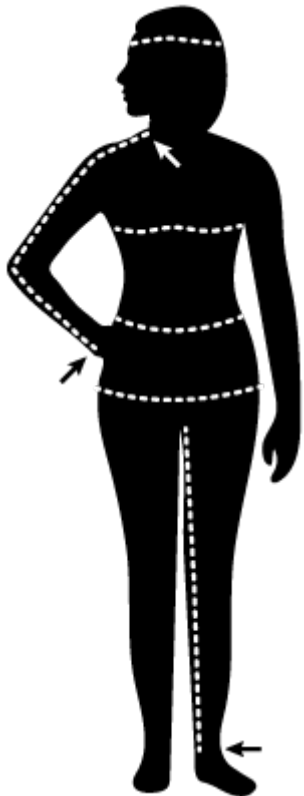

# KLIM SIZE CHART

## *How to Measure*

**HEAD:** Measure circumference of head just above top of ears, and 1 inch (2.54 cm) above eyebrows.

**SLEEVE:** With your arm fully extended, measure from the center back of neck at spine to the wrist bone.

**CHEST:** Measure under arms around the fullest part of the chest. Be sure to keep tape level across back and comfortably loose.

**WAIST:** Measure around natural waist with a loose tape.

**HIP & SEAT:** Place the measuring tape around the body at the fullest part of the lower hip, feet together.

**INSEAM:** Without shoes; measure on inside of leg from groin to the floor.

**HAND:** Measure circumference around your dominate palm at the widest point.